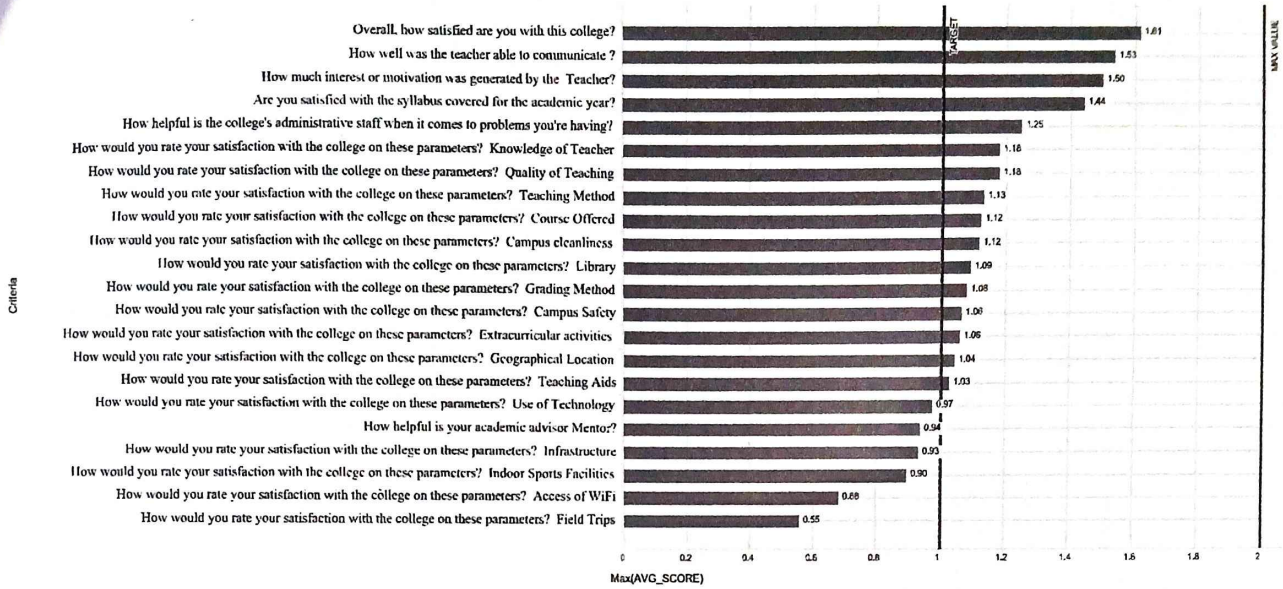

Student Survey 2024_2025

Average Score Per Criteria

Principal
South East Manipur College
Komlathebi