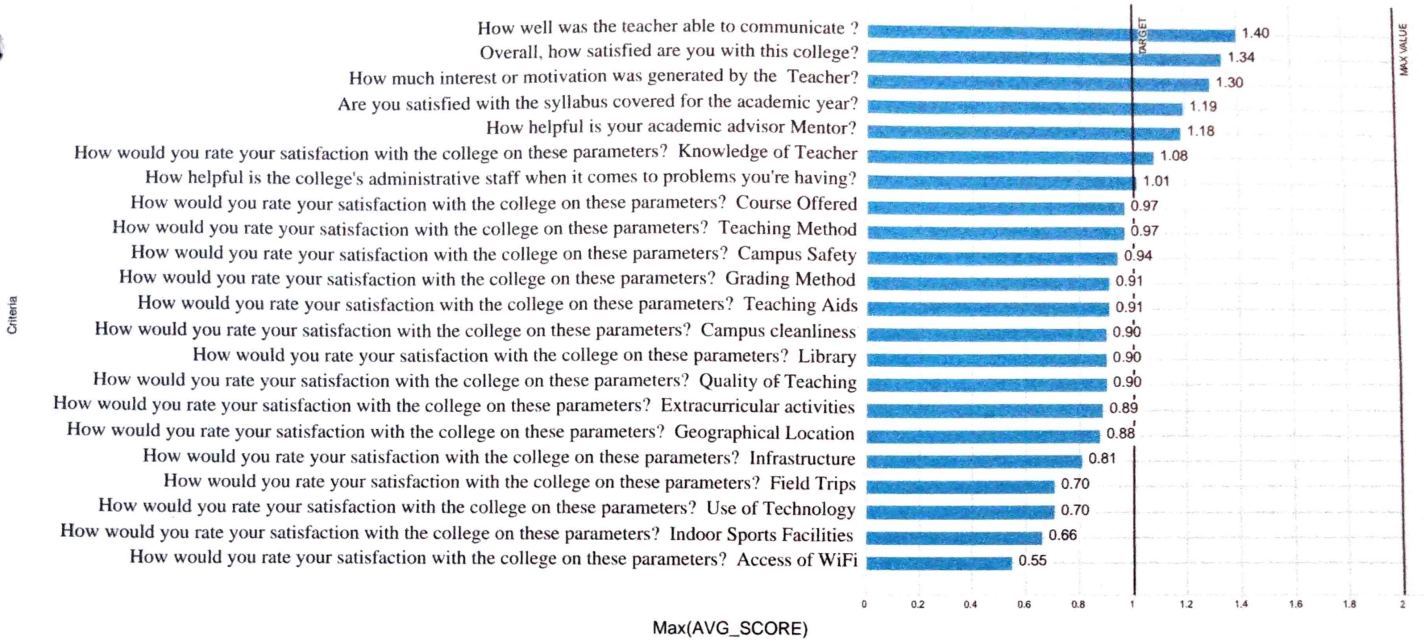

Student Survey 2025-2026

Average Score Per Criteria

Kee
Principal
South East Manipur College
Komphubi