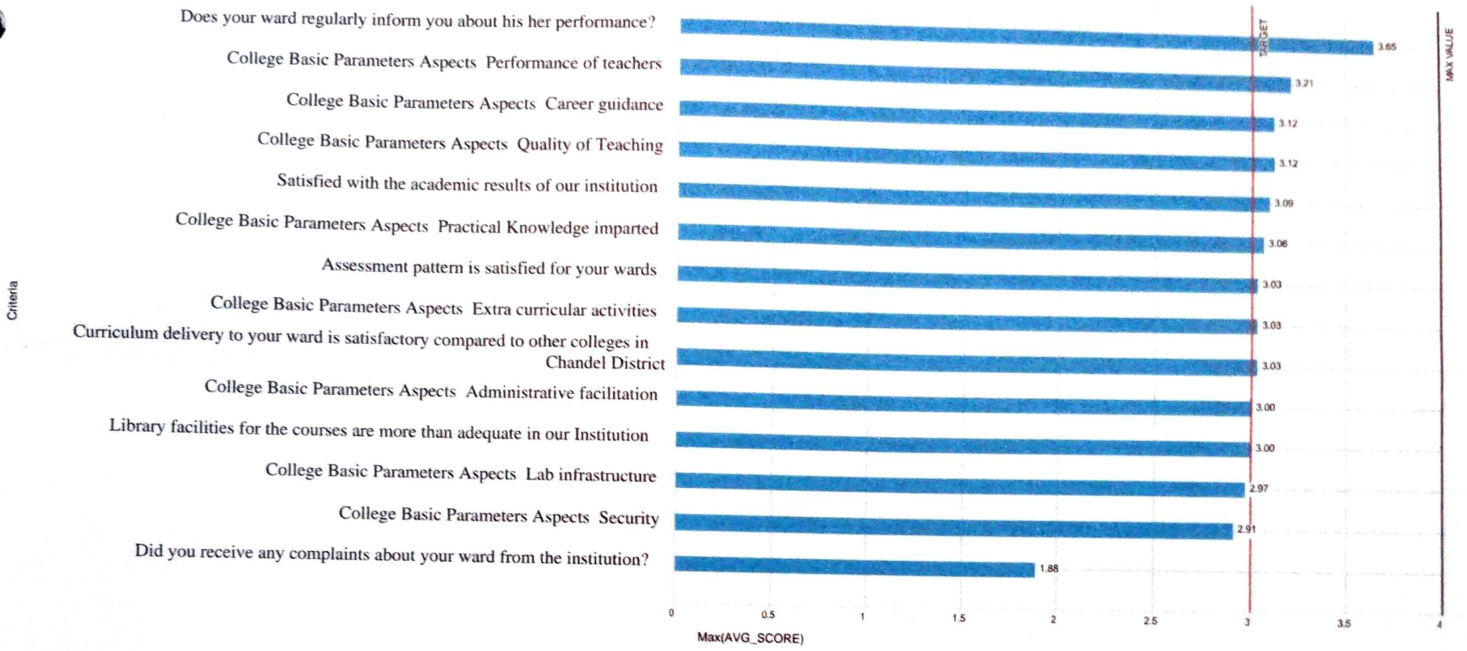

Kee
Principal
South East Manipur College
Komphubi

Teachers Survey 2025-2026

AVG_SCORE per Criteria

Criteria

[Signature]
Principal
 South East Manipur College
 Komtanebi

Parents Survey 2025-2026

Average Score Per Criteria