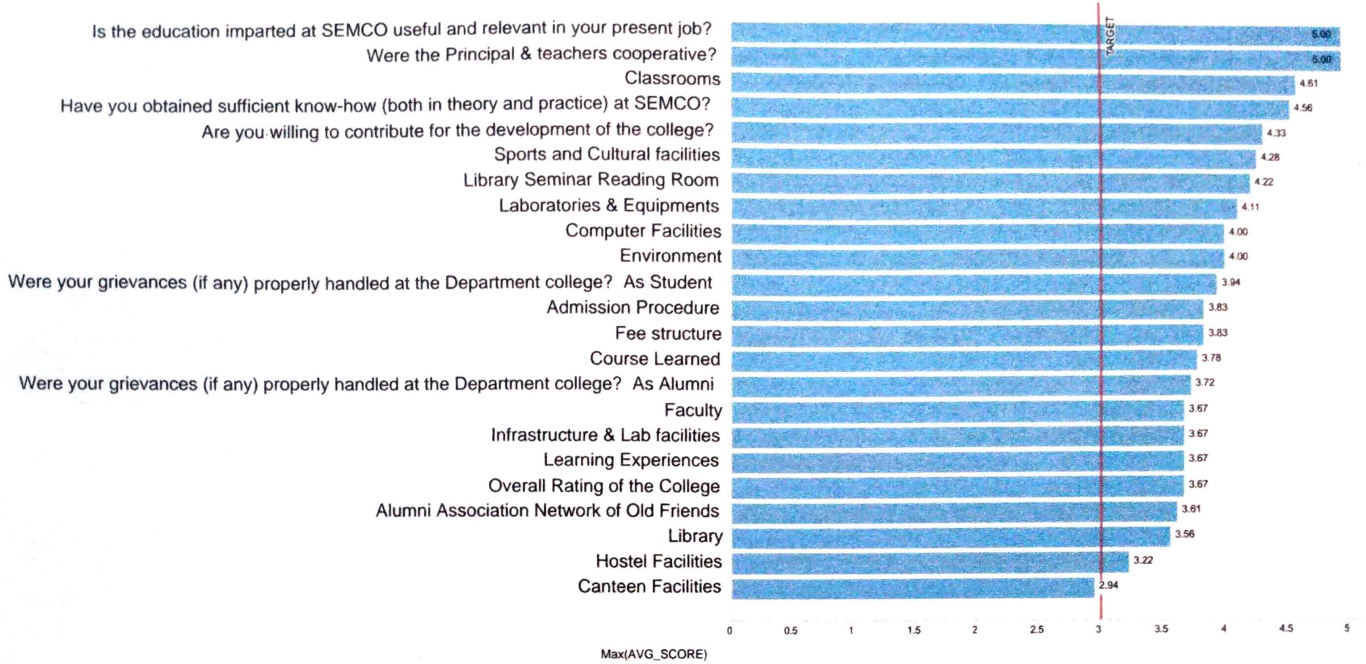

Alumni Survey 2025-2026

AVG_SCORE per Criteria

Criteria

K...
Principal
South-East Manipur College
K. K. K.

STUDENTS' REMARK

SLNO.	Name of Student	Additional Remark
1	Akash Mayanglambam	Good
2	CHAITHU LALTHANGCHUNG AIMOL	Good
3	Charanga Isaac	Nothing
4	CHONGOM WANRINGTHANG AIMOL	i love this college
5	Damsoring Mangte	Good
6	Dangshawa pipa mothangwar	No
7	H.Krishnananda Singh	Sets a high standard for academic achievement and inspires peers in group tasks
8	Junika Urang	No
9	K Menrei Tarao	Glad to be participating in this survey
10	Karung phillip kom	Non
11	Keishang Shena Maring	Hope that in future remain a more developed n advanced then that
12	Kenjoy Khunaichan Maring	I am very grateful for the quality education that prepares me for the future. I hope SEMCO is the best ever college.
13	Khaidem Riya Devi	I want the library books to be carry home and in the next day when i come to college i want to submit back the books from the library that i took.
14	KS Mokeisang kanshouwa	My college is very good. The teachers are also very kind and helpful. The campus is very safe and has a good environment for students. I study in a very good college. The teachers are experienced, supportive, and friendly. Our campus is clean, peaceful, and very safe for all students. I love South East Manipur College, komlathabi, Chandel
15	Kshetrimayum Romabati Devi	Overall, well satisfied
16	Linthoingambi Paonam	I appreciate the activities of our Institution

Principal
South East Manipur College