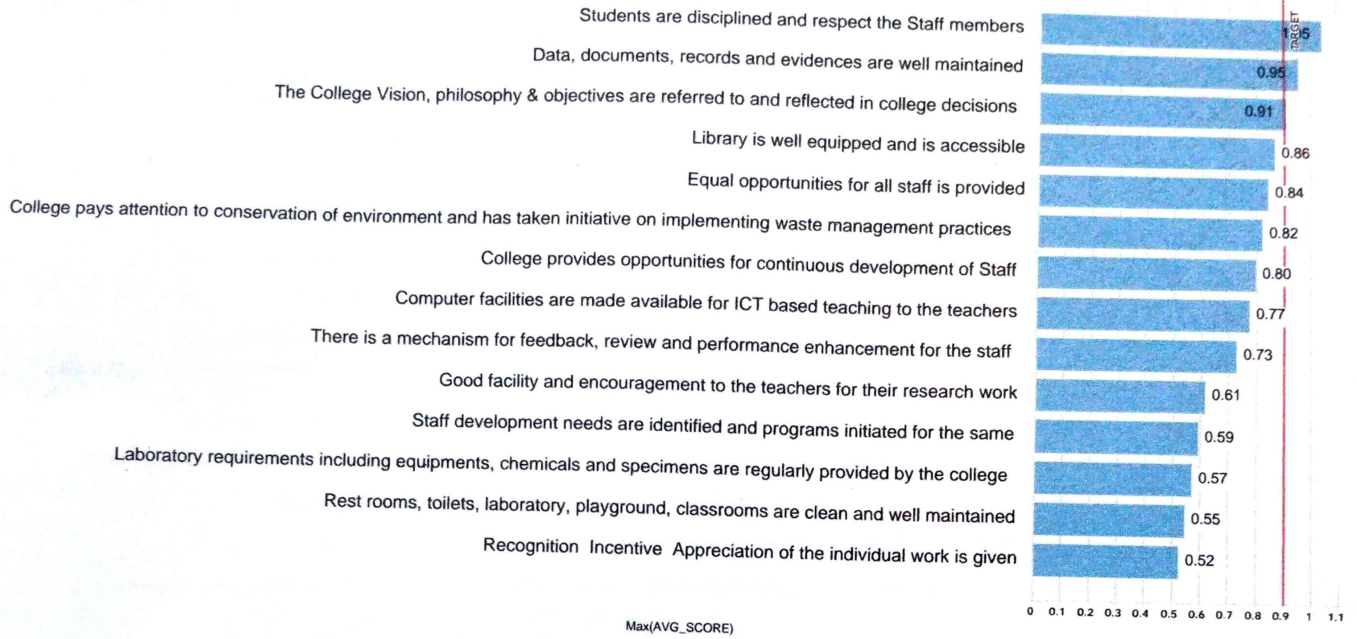

Teachers Survey 2025-2026

AVG_SCORE per Criteria

Criteria

[Signature]
Principal
South East Manipur College
Komtanebi